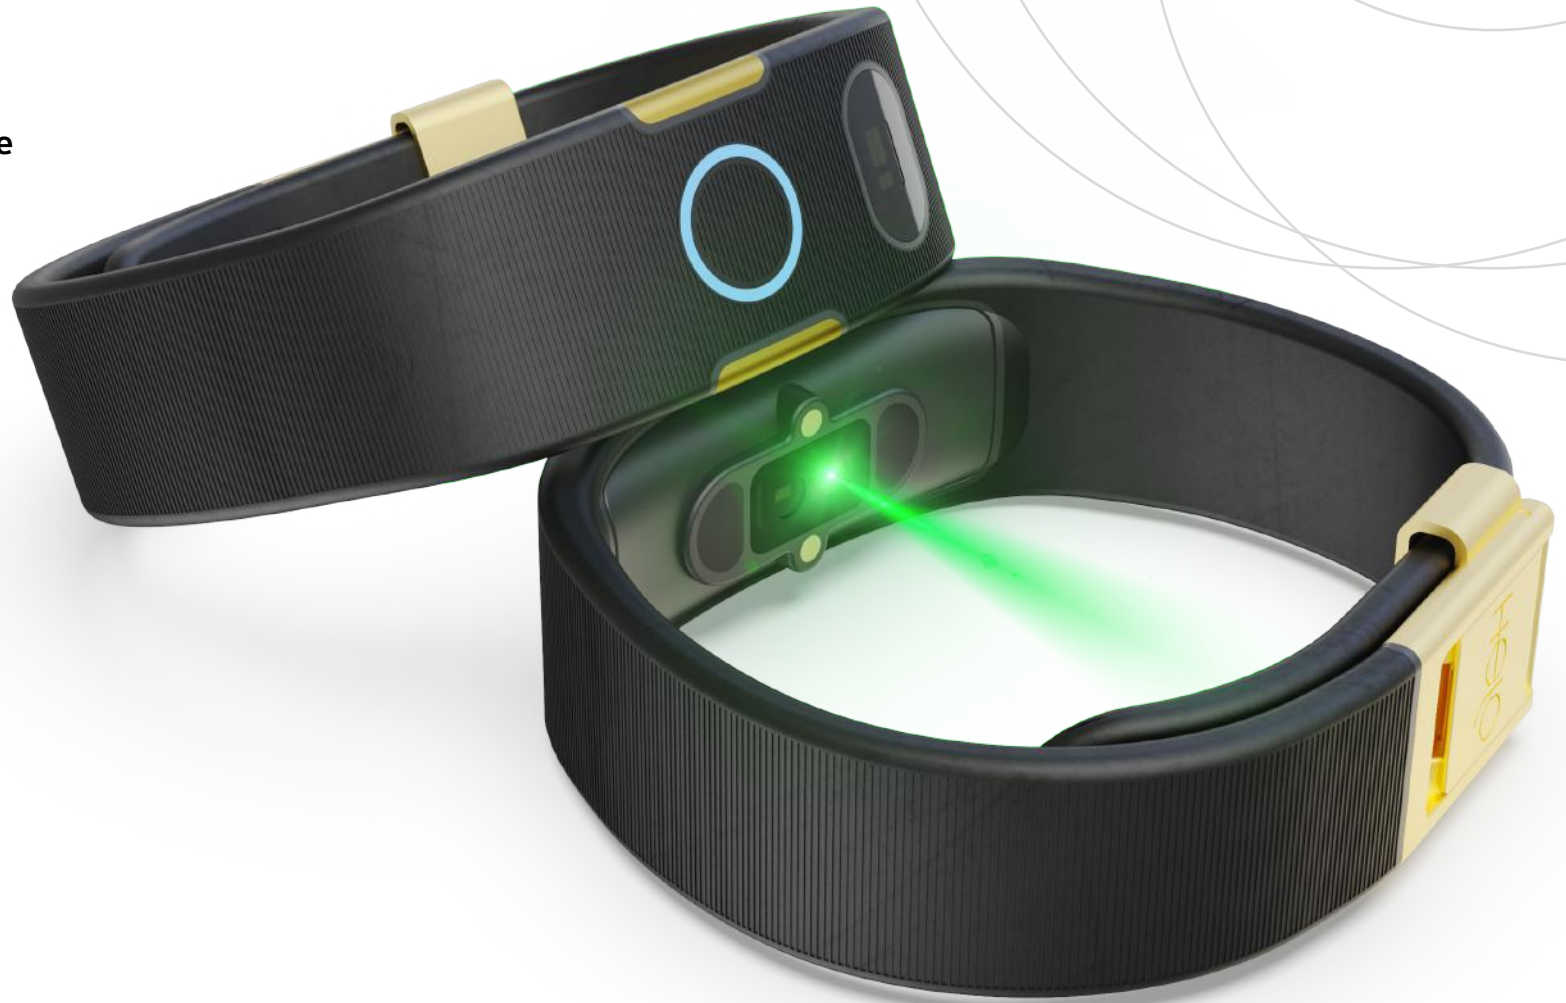

INSIGHTS THAT ARE POSITIVELY ELECTRIC

BioSense
health band

HEALTH FEATURES

BIA › Bioelectrical Impedance Analysis

A scale doesn't tell you much about your health. BioSense uses BIA to give you a deeper understanding of your body composition, far beyond just your weight. That makes it easier to know where you're at, so you can get to where you want to be.

Electrocardiogram Measurement

Never miss a beat. Check your heart rhythm at any moment with an accurate ECG reading.