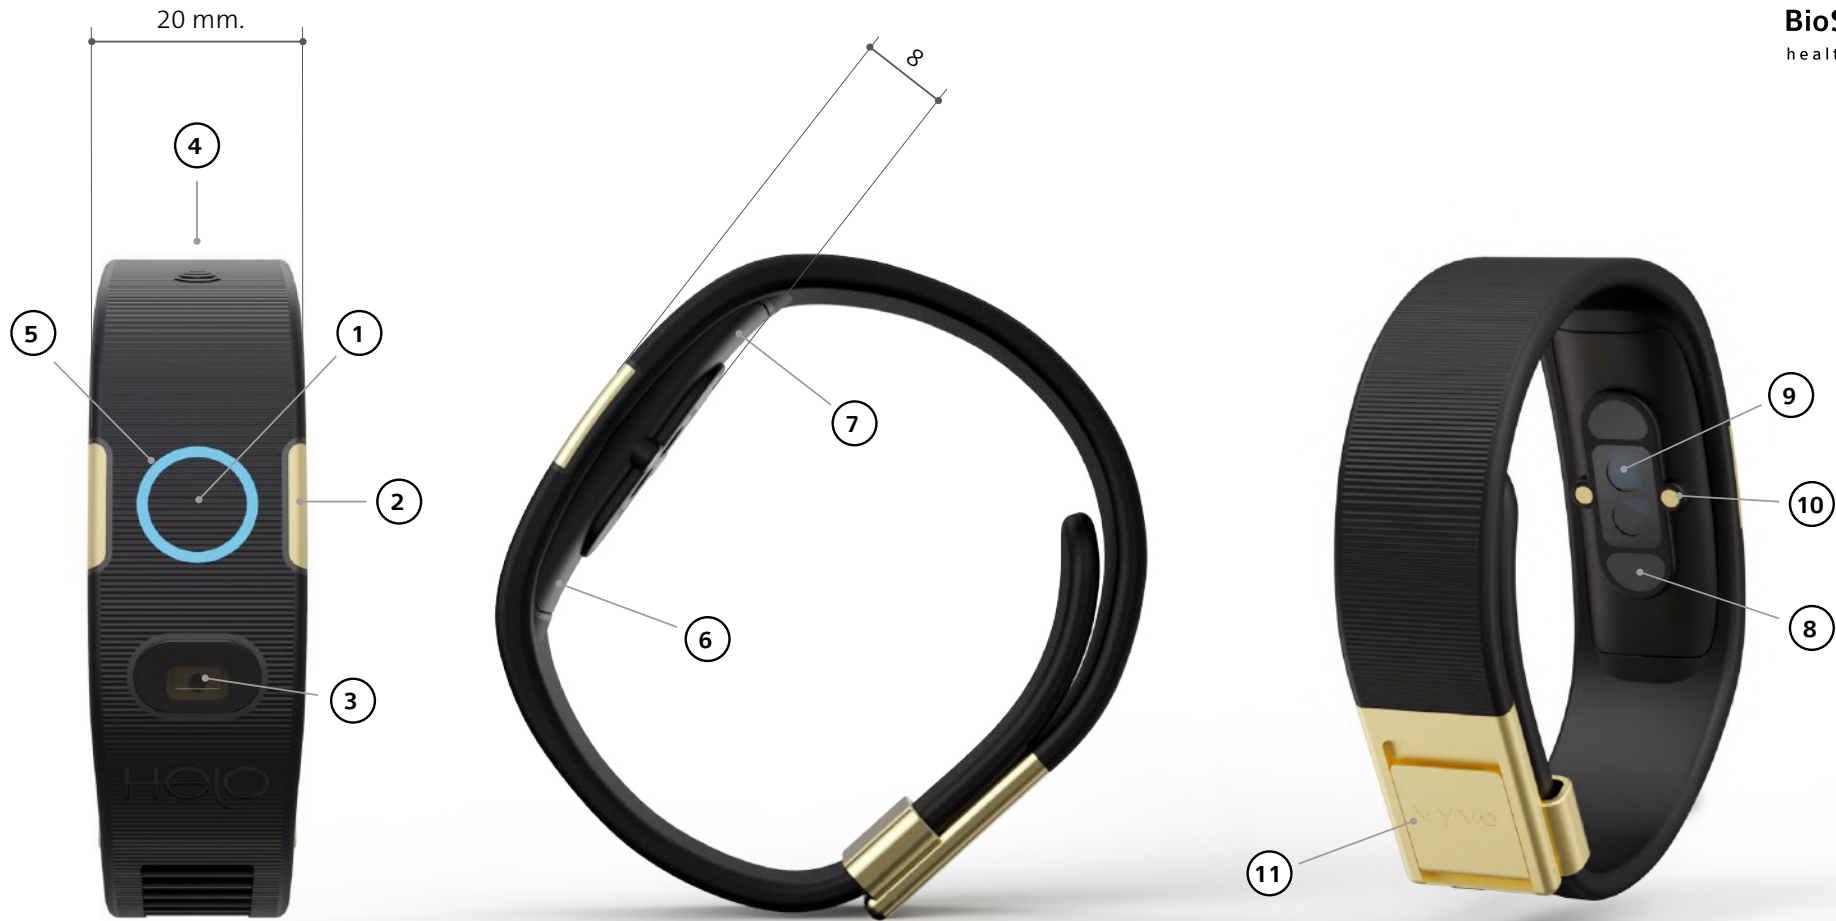

5

6

7

**IP68**  
waterproof  
50 mt

5 **Black version**

6 **White version**

7 **Secure metal closure 18kt gold plating**

**2,5 mm**  
thickness

**5 DAYS**  
1 charge

**22 gr**  
only

**BioSense**  
health band

**BioSense**  
health band

**FUNCTIONS OVERVIEW**

- 1. Power button / Guardian Alerts / SOS
- 2. ECG & BIA electrodes
- 3. BP, SpO2, APG fingertip sensor
- 4. NFC Vyvo Pay chip inside

- 5. Smart Led light
- 6. VSC-POS encryption chip Vyvo Smart Chain
- 7. 6 Axis Gyroscope + Air Quality

- 8. ECG contact plates
- 9. Skin temperature, continuous AFIB, continuous HR, SPO2 sensors
- 10. Charger PINS
- 11. 18kt Real gold plated