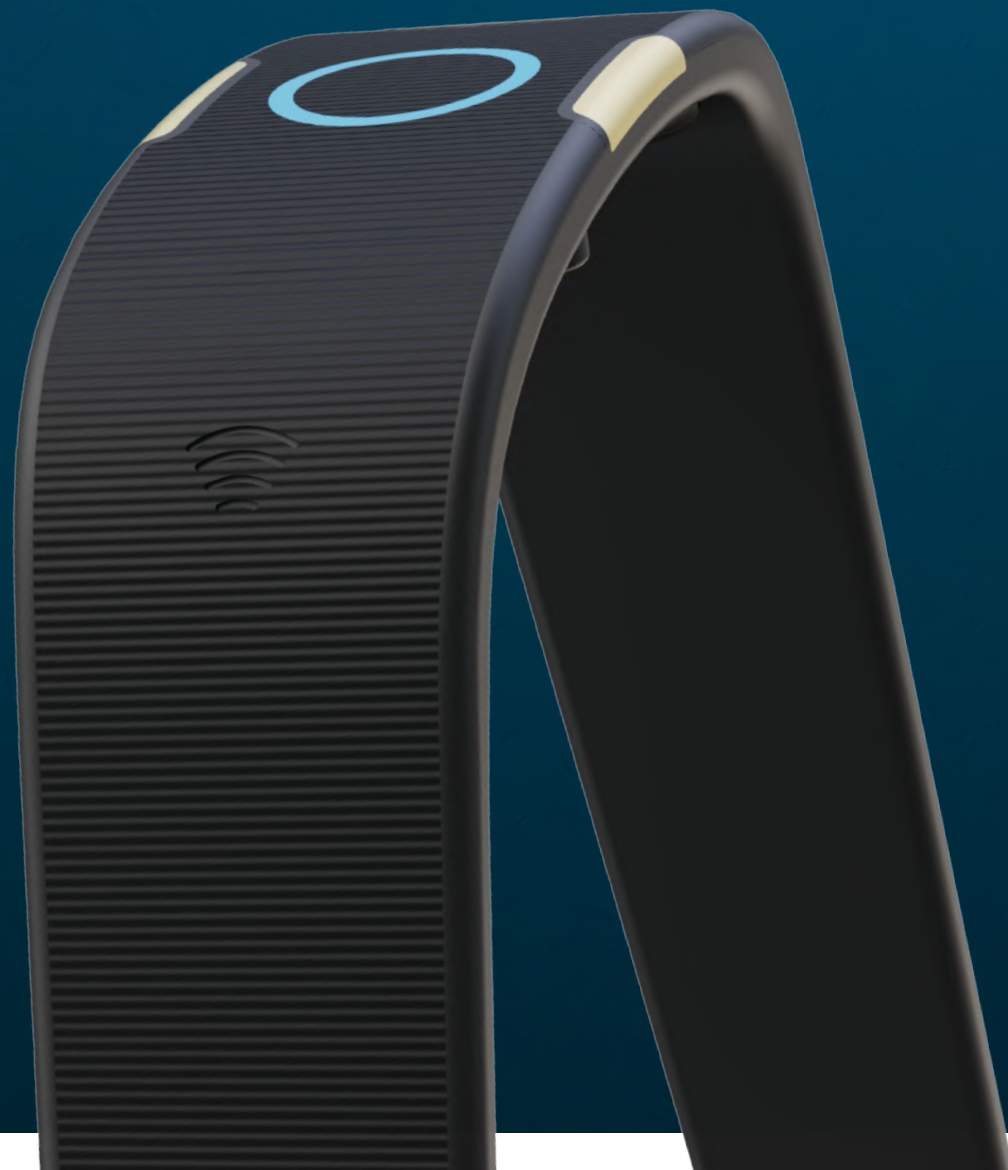

BioSense
health band

THE EASIEST WAY TO PAY

You may never need to reach for your wallet again.

PAYMENT